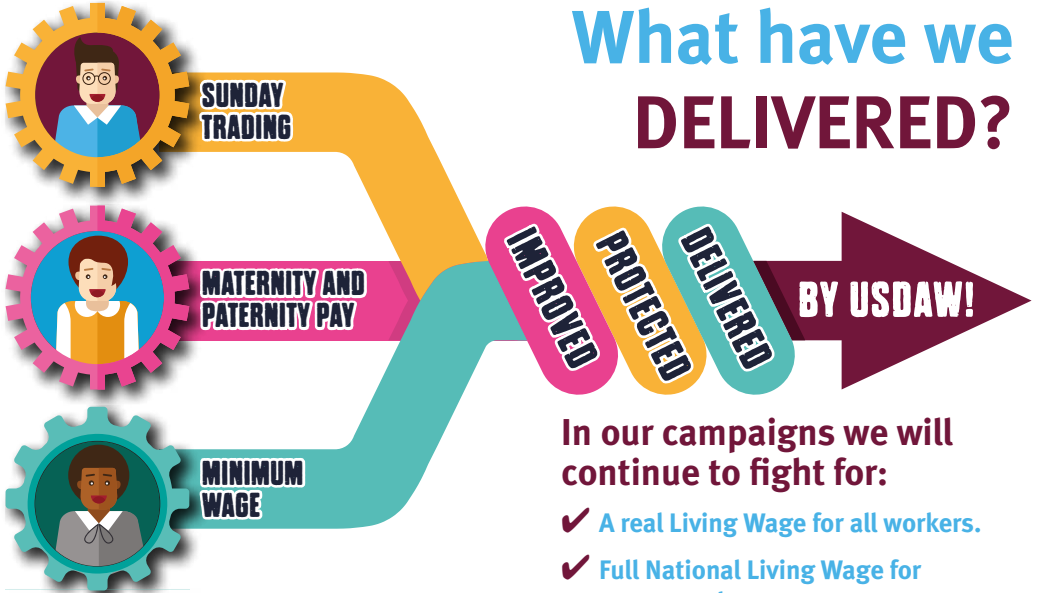

10p from your subs

They allow us to lobby politicians and run campaigns to improve the working rights and home lives of **MEMBERS LIKE YOU**.

It's not about which party YOU SUPPORT...

It's about campaigning on
issues that matter to
USDAW MEMBERS.

What have we DELIVERED?

In our campaigns we will continue to fight for:

- ✓ A real Living Wage for all workers.
- ✓ Full National Living Wage for young workers.
- ✓ Protecting Sunday Trading.
- ✓ Tackling in-work and child poverty.

Usdaw members have voted to support the Labour Party because many of Labour's values match our own:

Supporting
low paid
workers

Supporting
the
NHS

Dignity
for
disabled
people

Affordable
housing
for all

Equality
in the
workplace