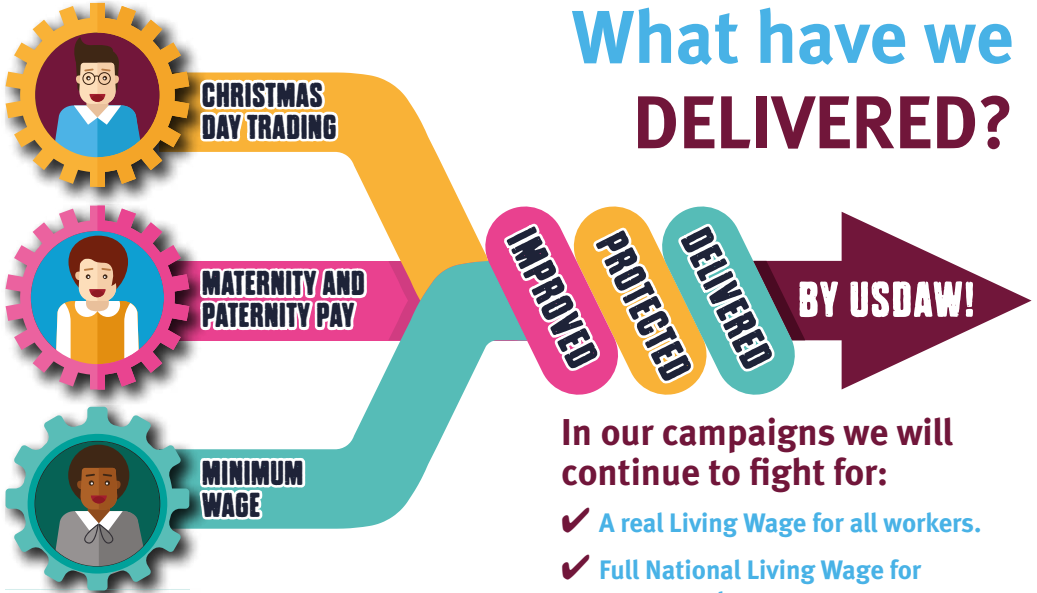

# Politics affects every aspect of our **DAILY LIVES...**

# Trade unions like Usdaw need their **POLITICAL FUNDS**...

10p from your subs

They allow us to lobby politicians and run campaigns to improve the working rights and home lives of **MEMBERS LIKE YOU**.

# It's not about which party YOU SUPPORT...

It's about campaigning on  
issues that matter to  
**USDAW MEMBERS.**

# What have we DELIVERED?

In our campaigns we will continue to fight for:

- ✓ A real Living Wage for all workers.
- ✓ Full National Living Wage for young workers.
- ✓ Restrict New Year's Day Trading.
- ✓ Tackling in-work and child poverty.