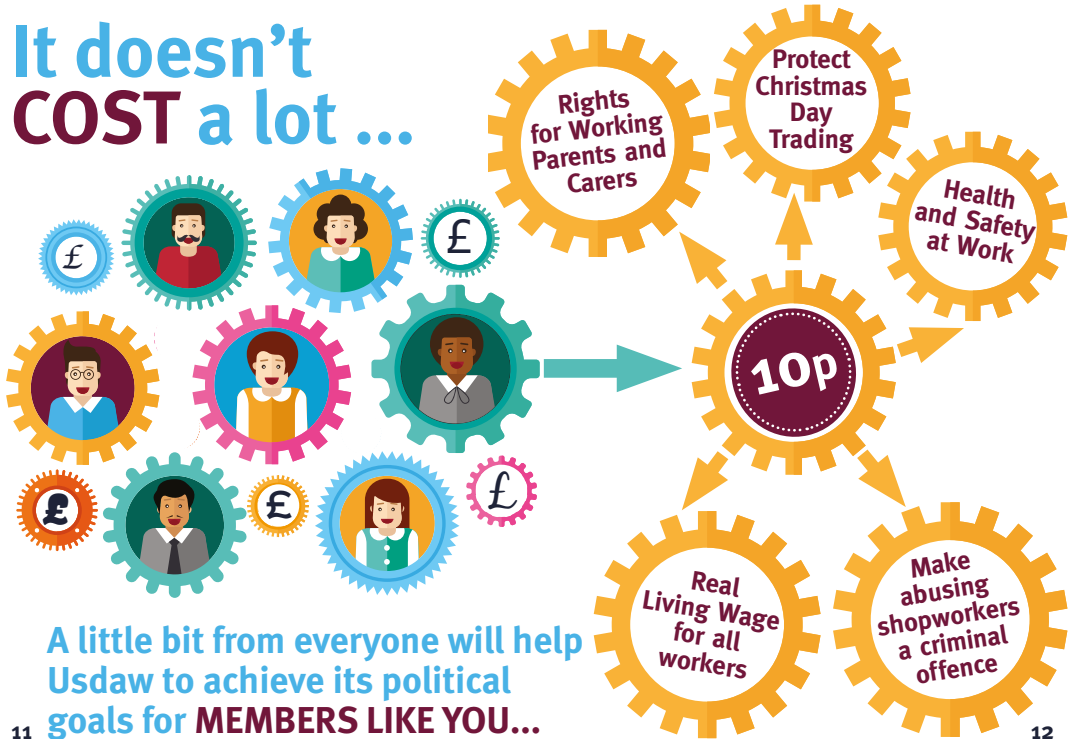

It doesn't **COST** a lot ...

A little bit from everyone will help
Usdaw to achieve its political
goals for **MEMBERS LIKE YOU...**